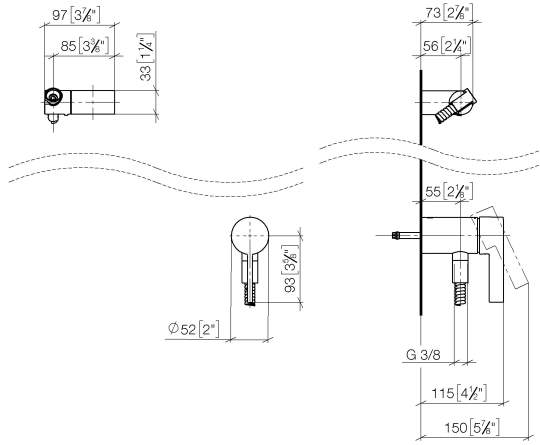

**Required miscellaneous**

	<b>Concealed wall mounting -</b> •min. recess depth 80 mm •max. recess depth 105 mm	35 050 970 90
---	---	---------------

**Required miscellaneous**

	<b>Hand shower FlowReduce -</b> <b>Brushed Bronze</b>	28 016 979-42 0010
---	--	-----------------------

Concealed single-lever mixer with integrated shower connection with hand shower set without hand shower - Brushed Bronze

IMO

36 002 970  
mm [inches]

36 002 970

Spare parts list

No.	Item Number	Name	Quantity used	Delivery time
1	28 060 970-42	Wall bracket swivel - Brushed Bronze	1	30
2	28 322 970-42	Metal shower hose 1/2" x 3/8" x 1750 mm - Brushed Bronze	1	30
3	36 050 970-42	Concealed single-lever mixer with integrated shower connection - Brushed Bronze	1	30