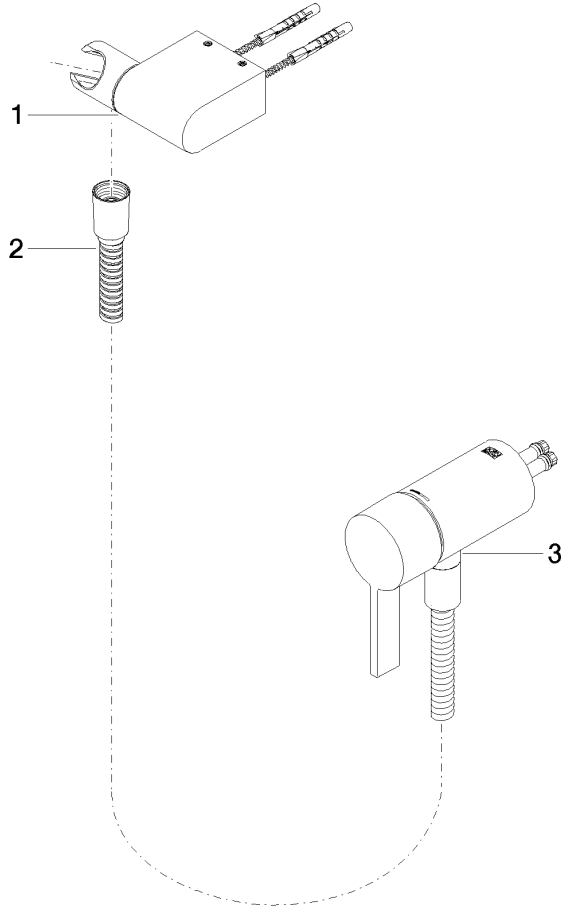

Concealed single-lever mixer with integrated shower connection with hand shower set without hand shower - Brushed Bronze

IMO

36 002 970  
mm [inches]

36 002 970

Spare parts list

No.	Item Number	Name	Quantity used	Delivery time
1	28 060 970-42	Wall bracket swivel - Brushed Bronze	1	30
2	28 322 970-42	Metal shower hose 1/2" x 3/8" x 1750 mm - Brushed Bronze	1	30
3	36 050 970-42	Concealed single-lever mixer with integrated shower connection - Brushed Bronze	1	30